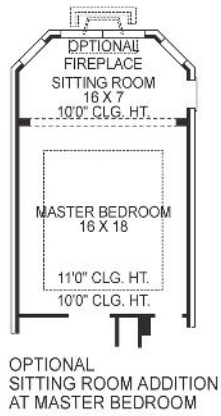

plan name: THE WHITLEY

plan number: 4912

*floor plan options*

*first floor*

*second floor*

PLAN DATE: 10/2/20